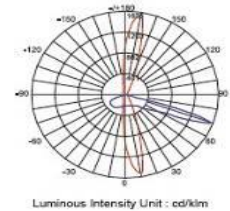

## LED Street Light, 210W, 120-277V, DLC Listed

<b>Product Number:</b>	<b>VGST098A350V27</b>
Product Name	LED Street Light, pipe mount, type III light distribution
Description	LED Street Light, 210W, 120-277VAC
Watts (W)	215.8
Output Current at 120VAC	700mA
Light Output (Lumens)	19323
Efficacy (Lumens/Watt)	89
Color Accuracy (CRI)	74
Color Temperature (K)	Day White- 5105K
Lighting Angle/ Lens Type	A3L, US Type III
Power Factor	>0.94
Working Voltage	100-277VAC
LED Count / Type	98 pcs / CREE XP-G LEDs
Lens Reflector Style	Clear
Operating Temperature (°F)	-40F to 131F (-40C to 55C)
Mount/Base Type	Pipe Mount- 1.96"-2.36" diameter (50-60mm)
Dimensions in inches (mm)	34"x 13.6"x4"(864mm*346mm*102mm)
Weight in pounds (kg)	31.97 lbs (14.53 kg)
Body Color Choice	Silver Grey, Black, Dark Brown, White
Typical Life Expectancy -L70 Hours	>50000
Approvals / Certifications	DLC, UL
Photometric Data Available?	IES File
IP Rating	IP65
Total Harmonic Distortion	THD<20%
Warranty	5 years

### Features:

<b>Power Saving:</b>	At least 60% Energy Saving,
<b>Long life:</b>	LEDs last longer than 50,000 hrs (at 12 hrs/day about 10 years)
<b>Heat Dissipation:</b>	Patented heat dissipation design achieves optimum efficiency
<b>Modular Design:</b>	Modules can be replaced for another kind of application
<b>Nuckle</b>	Lamp angle may be adjusted from 0 to 90 degrees
<b>Lab Tested:</b>	Lab tests according to IES Standards
<b>Solid-State:</b>	High-Shock and High-Vibration Resistant
<b>Instant-On:</b>	Light turns on right away, without delay on Re-Stricke
<b>High CRI:</b>	High CRI enhances all original colors
<b>Application:</b>	Streets, Highways, Parking Lots

Lamp Series	LED Qty	Lens Type	Color Temperature	Input Voltage Range (120-277VAC)	Body Color Choice
VGST	098	A3	50	V27	
					SG- Silver Grey
					WT- White
					BK- Black
					BN- Dark Brown